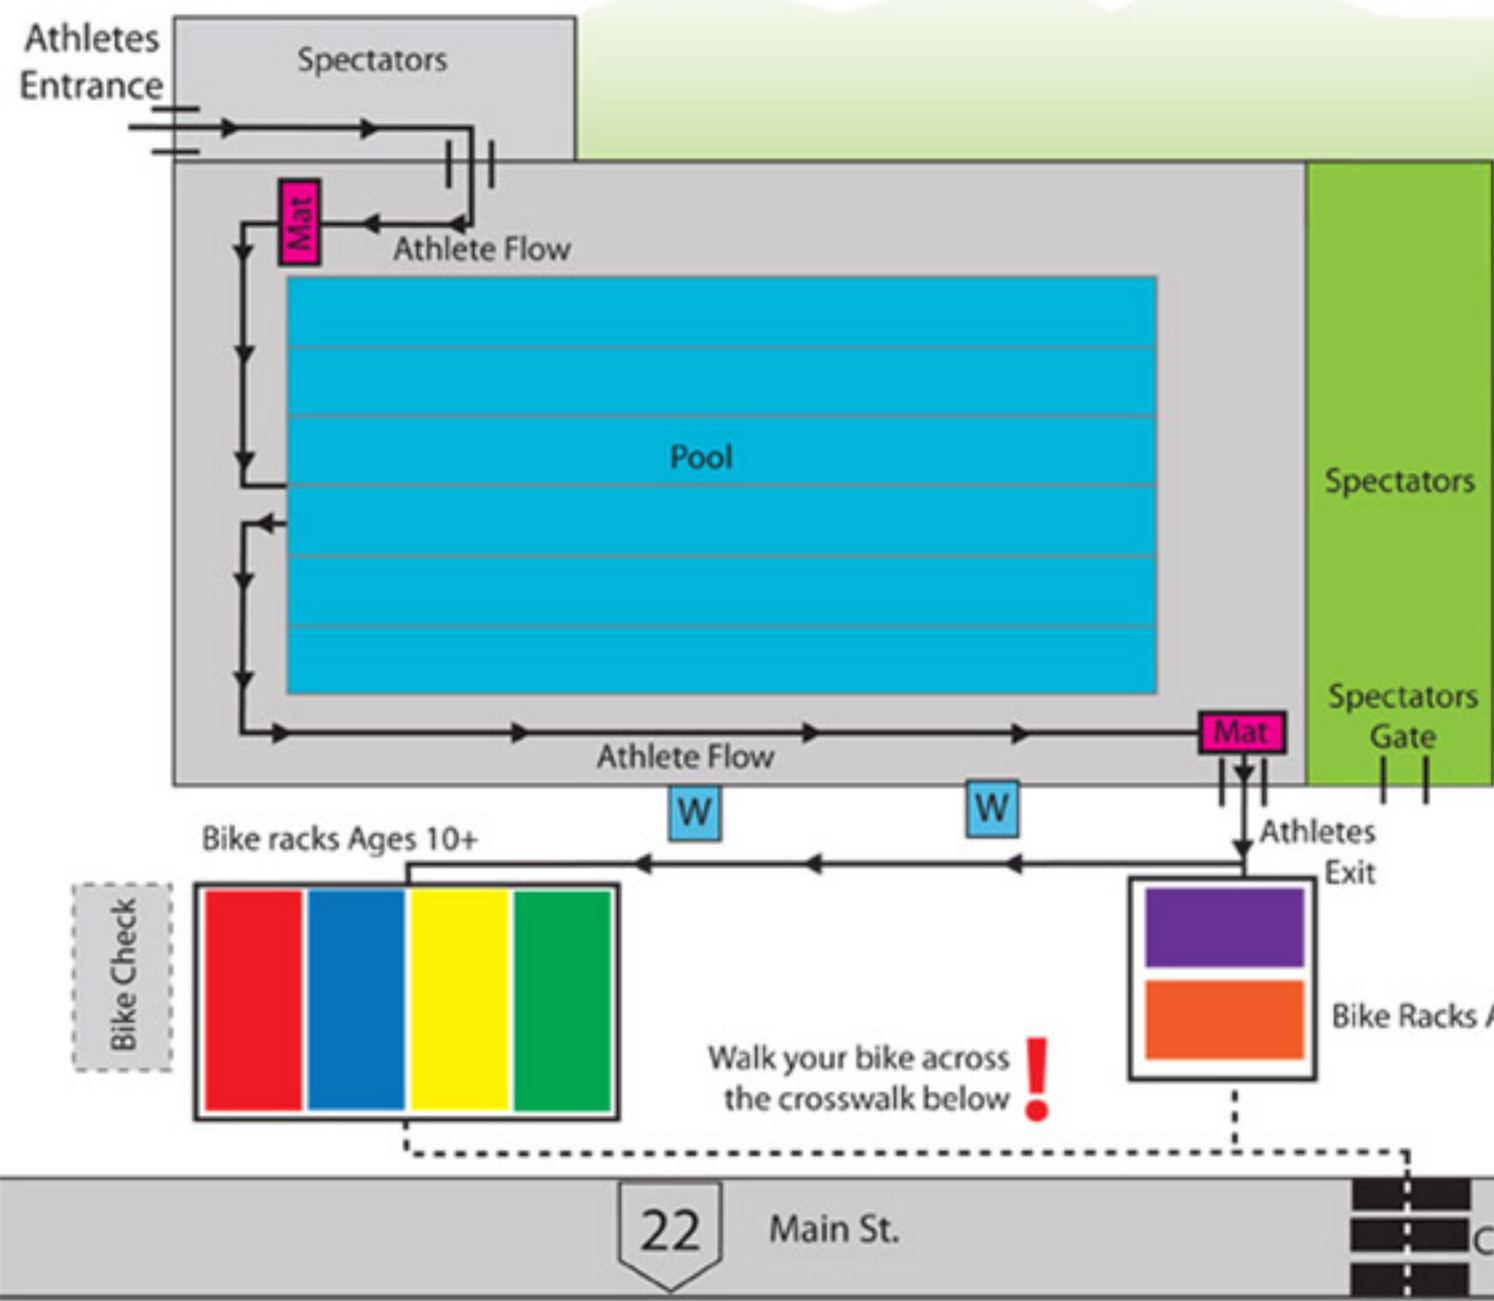

July 1, 2011, 7a.m

Late package pick-up at Flare `n Derrick, Turner Valley

7:00 a.m. – 30 minutes before your swim start: Body Marking and timing chip pick-up at Flare `n Derrick, Turner Valley

7:45 a.m.: Opening ceremonies and O Canada at pool deck.

8:00 a.m.: Adult race start

10:00 a.m.: Kids of Steel meeting and race start

Map of Area turner valley triathlon

Colour	Age	Distance	Approx Swim Times
Red	18+	500m	15 minutes + 8AM 13-15 minutes 8:30AM 11-13 minutes 9:00AM 9-11 minutes 9:30AM 9-minutes or less 10:00AM
Blue	15-17	400m	10:15AM
Yellow	12-14	300m	10:30AM
Green	10-11	200m	11:00AM
Orange	8-9	100m	11:15AM
Purple	7 & under	50m	11:30AM

MAP NOT TO SCALE

Map Designed by Dragon Art Design

Bike Check
Provided by:
 Source
for sports.
Okotoks
403-938-5772

Bike Route Map

turner valley triathlon

10k- Out to 5k point
and come back
Ages 12-17

20k- Out to 10k point
and come back
Ages 18+

MAP NOT TO SCALE

SEE SWIM PAGE FOR DETAILED TRANSITION AREA

Run Map

turner valley triathlon

Legend

Colour	Age	Distance
Red	18+	5K
Blue	15-17	4K
Yellow	12-14	3K
Green	10-11	2K
Orange	8-9	1K
Purple	7 & under	500m