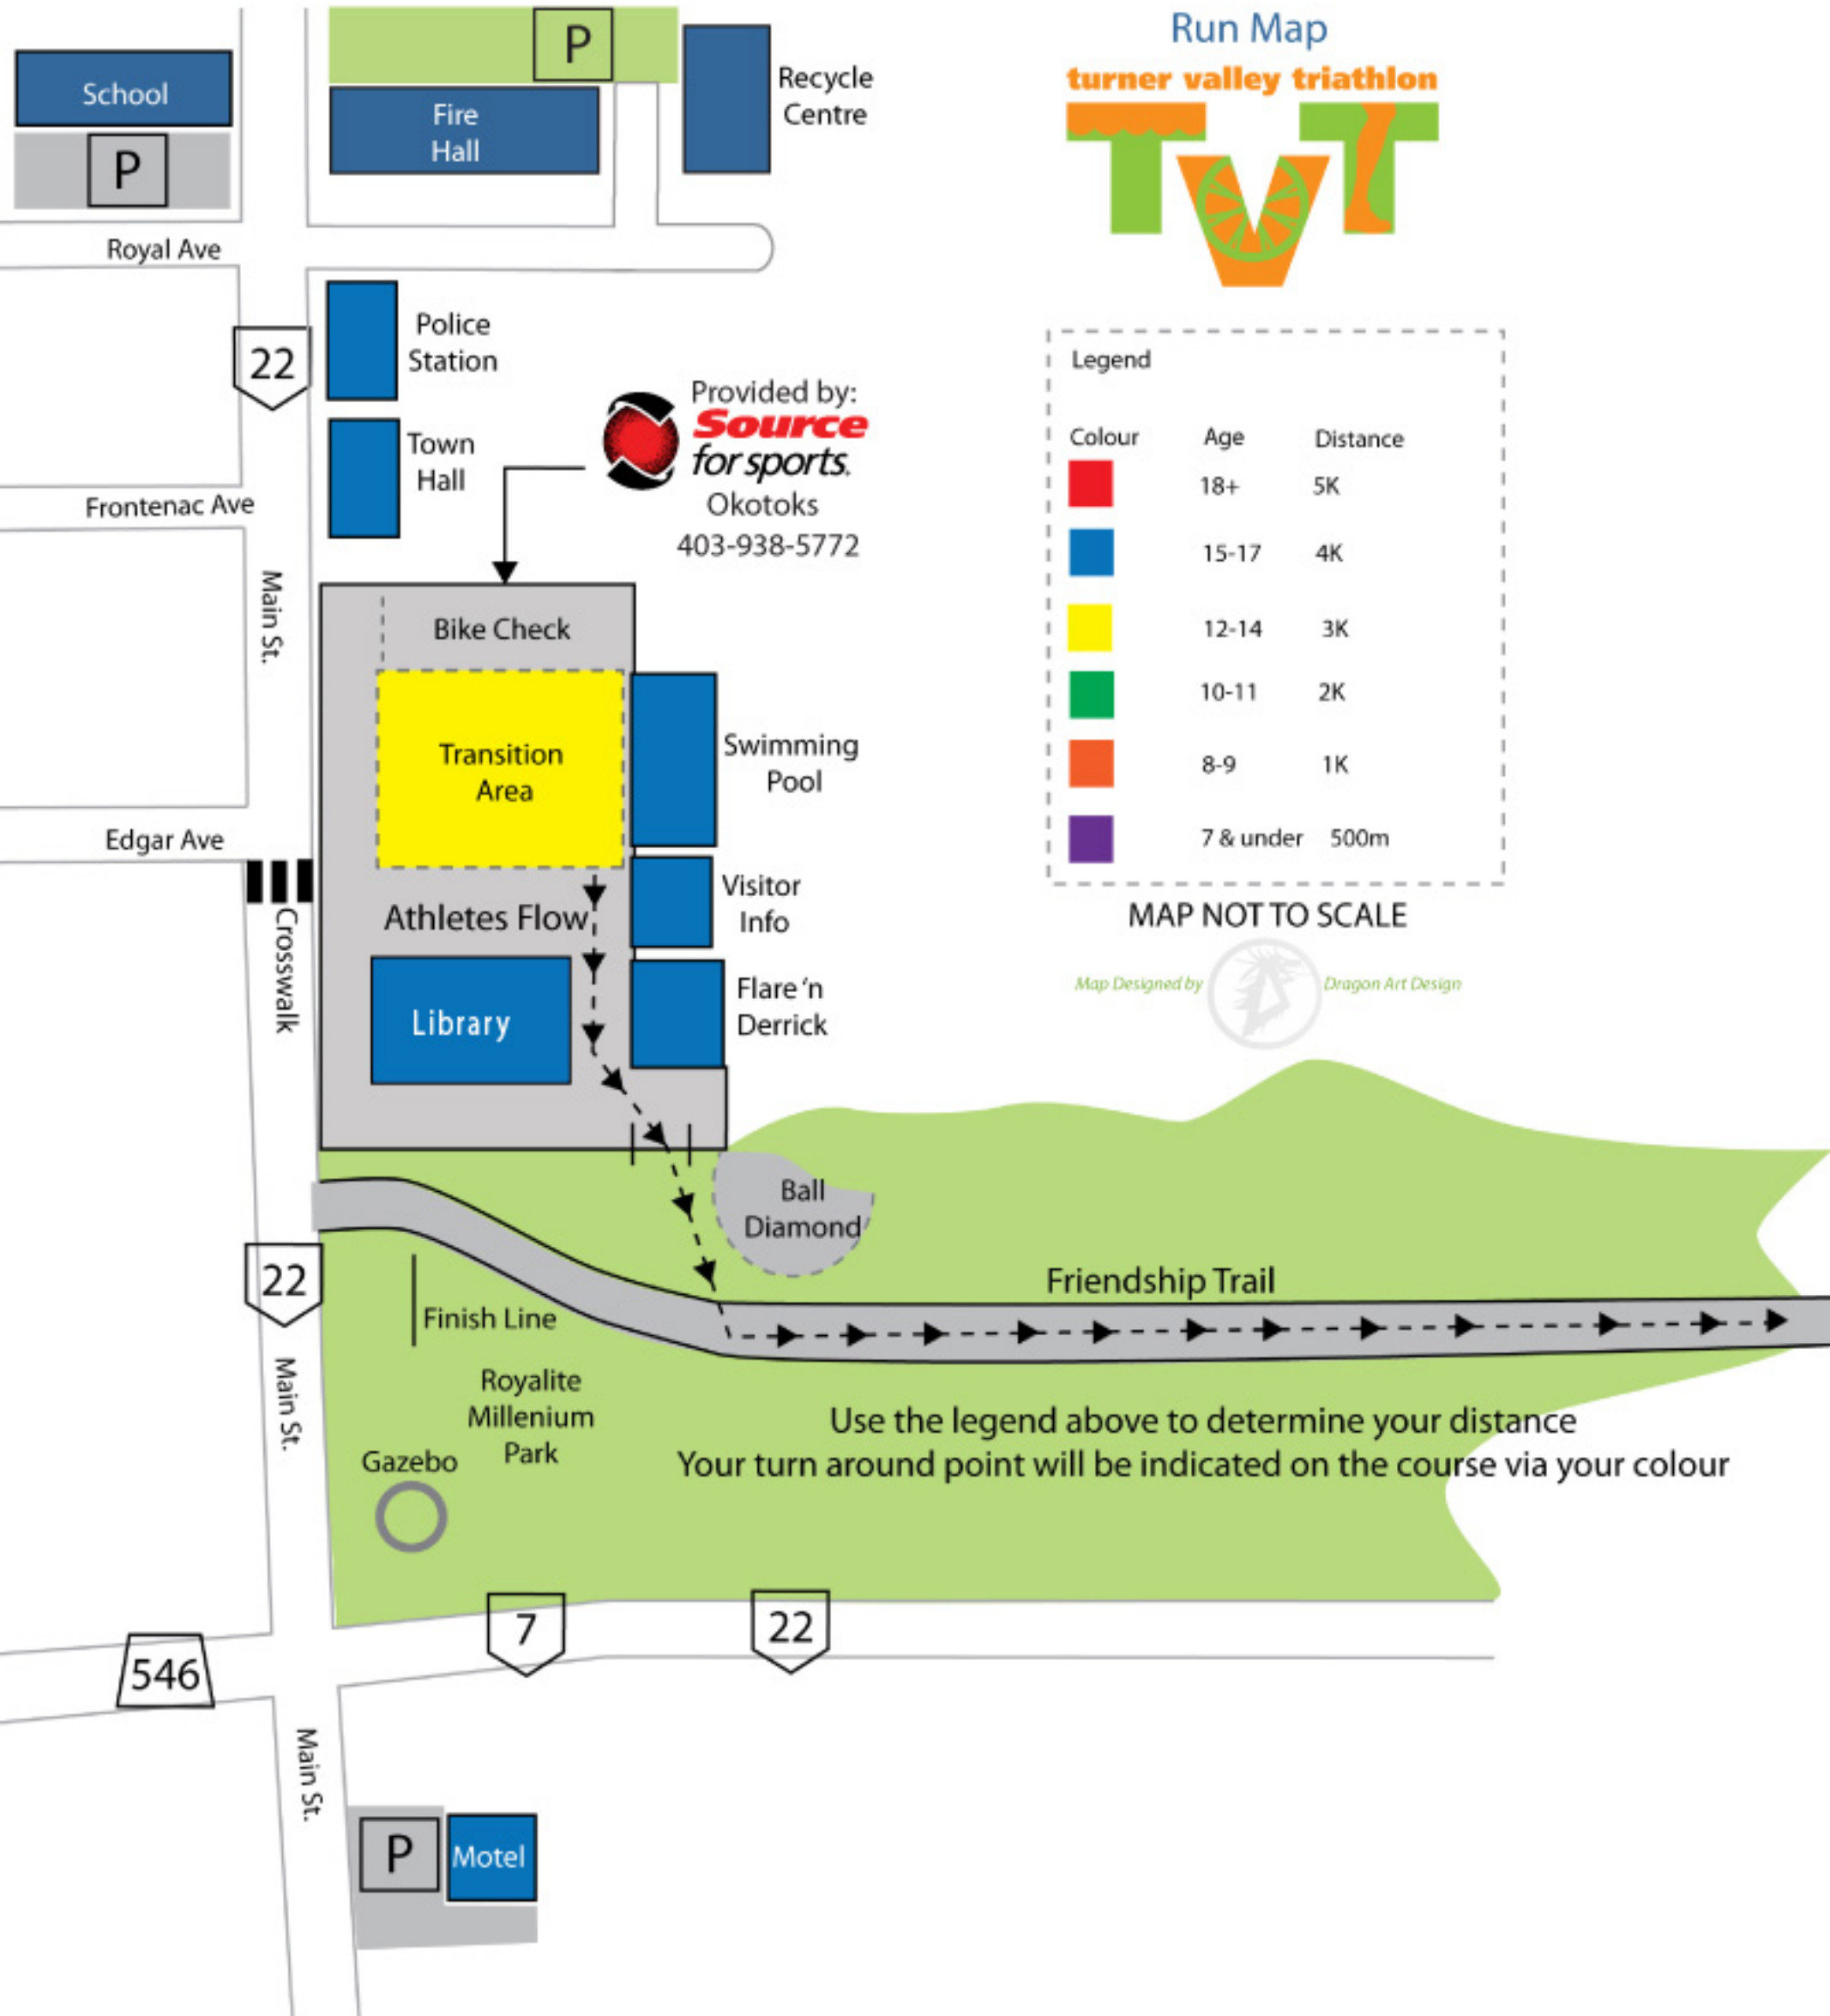

Legend

Colour	Age	Distance
Red	18+	5K
Blue	15-17	4K
Yellow	12-14	3K
Green	10-11	2K
Orange	8-9	1K
Purple	7 & under	500m

MAP NOT TO SCALE

Map Designed by Dragon Art Design