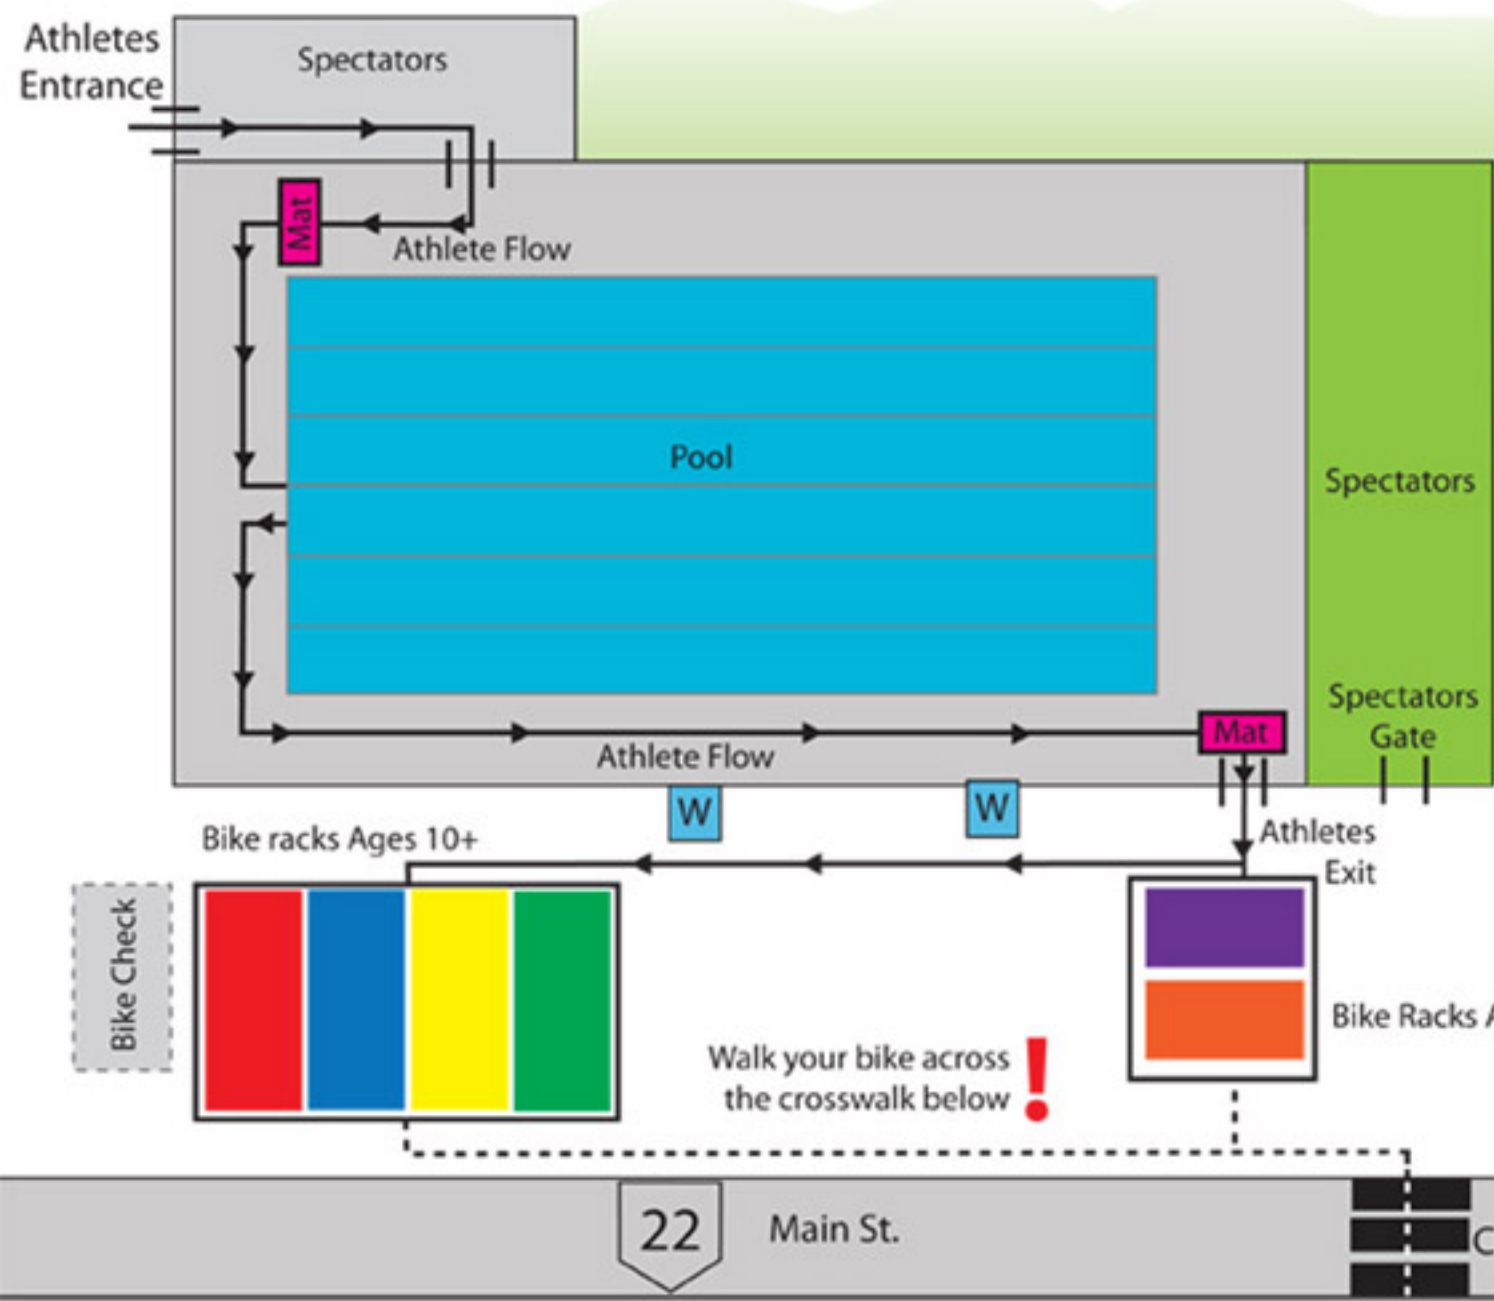

July 1, 2011, 7a.m

Late package pick-up at Flare `n Derrick, Turner Valley

7:00 a.m. – 30 minutes before your swim start: Body Marking and timing chip pick-up at Flare `n Derrick, Turner Valley

7:45 a.m.: Opening ceremonies and O Canada at pool deck.

8:00 a.m.: Adult race start

10:00 a.m.: Kids of Steel meeting and race start

Map of Area turner valley triathlon

Colour	Age	Distance	Approx Swim Times
Red	18+	500m	15 minutes + 8AM 13-15 minutes 8:30AM 11-13 minutes 9:00AM 9-11 minutes 9:30AM 9-minutes or less 10:00AM
Blue	15-17	400m	10:15AM
Yellow	12-14	300m	10:30AM
Green	10-11	200m	11:00AM
Orange	8-9	100m	11:15AM
Purple	7 & under	50m	11:30AM

MAP NOT TO SCALE

Map Designed by Dragon Art Design

Bike Check
 Provided by:
Source
 for sports.
 Okotoks
 403-938-5772

Bike Route Map

turner valley triathlon

10k- Out to 5k point
and come back
Ages 12-17

20k- Out to 10k point
and come back
Ages 18+

MAP NOT TO SCALE

SEE SWIM PAGE FOR DETAILED TRANSITION AREA

Run Map

turner valley triathlon

Legend

Colour	Age	Distance
Red	18+	5K
Blue	15-17	4K
Yellow	12-14	3K
Green	10-11	2K
Orange	8-9	1K
Purple	7 & under	500m