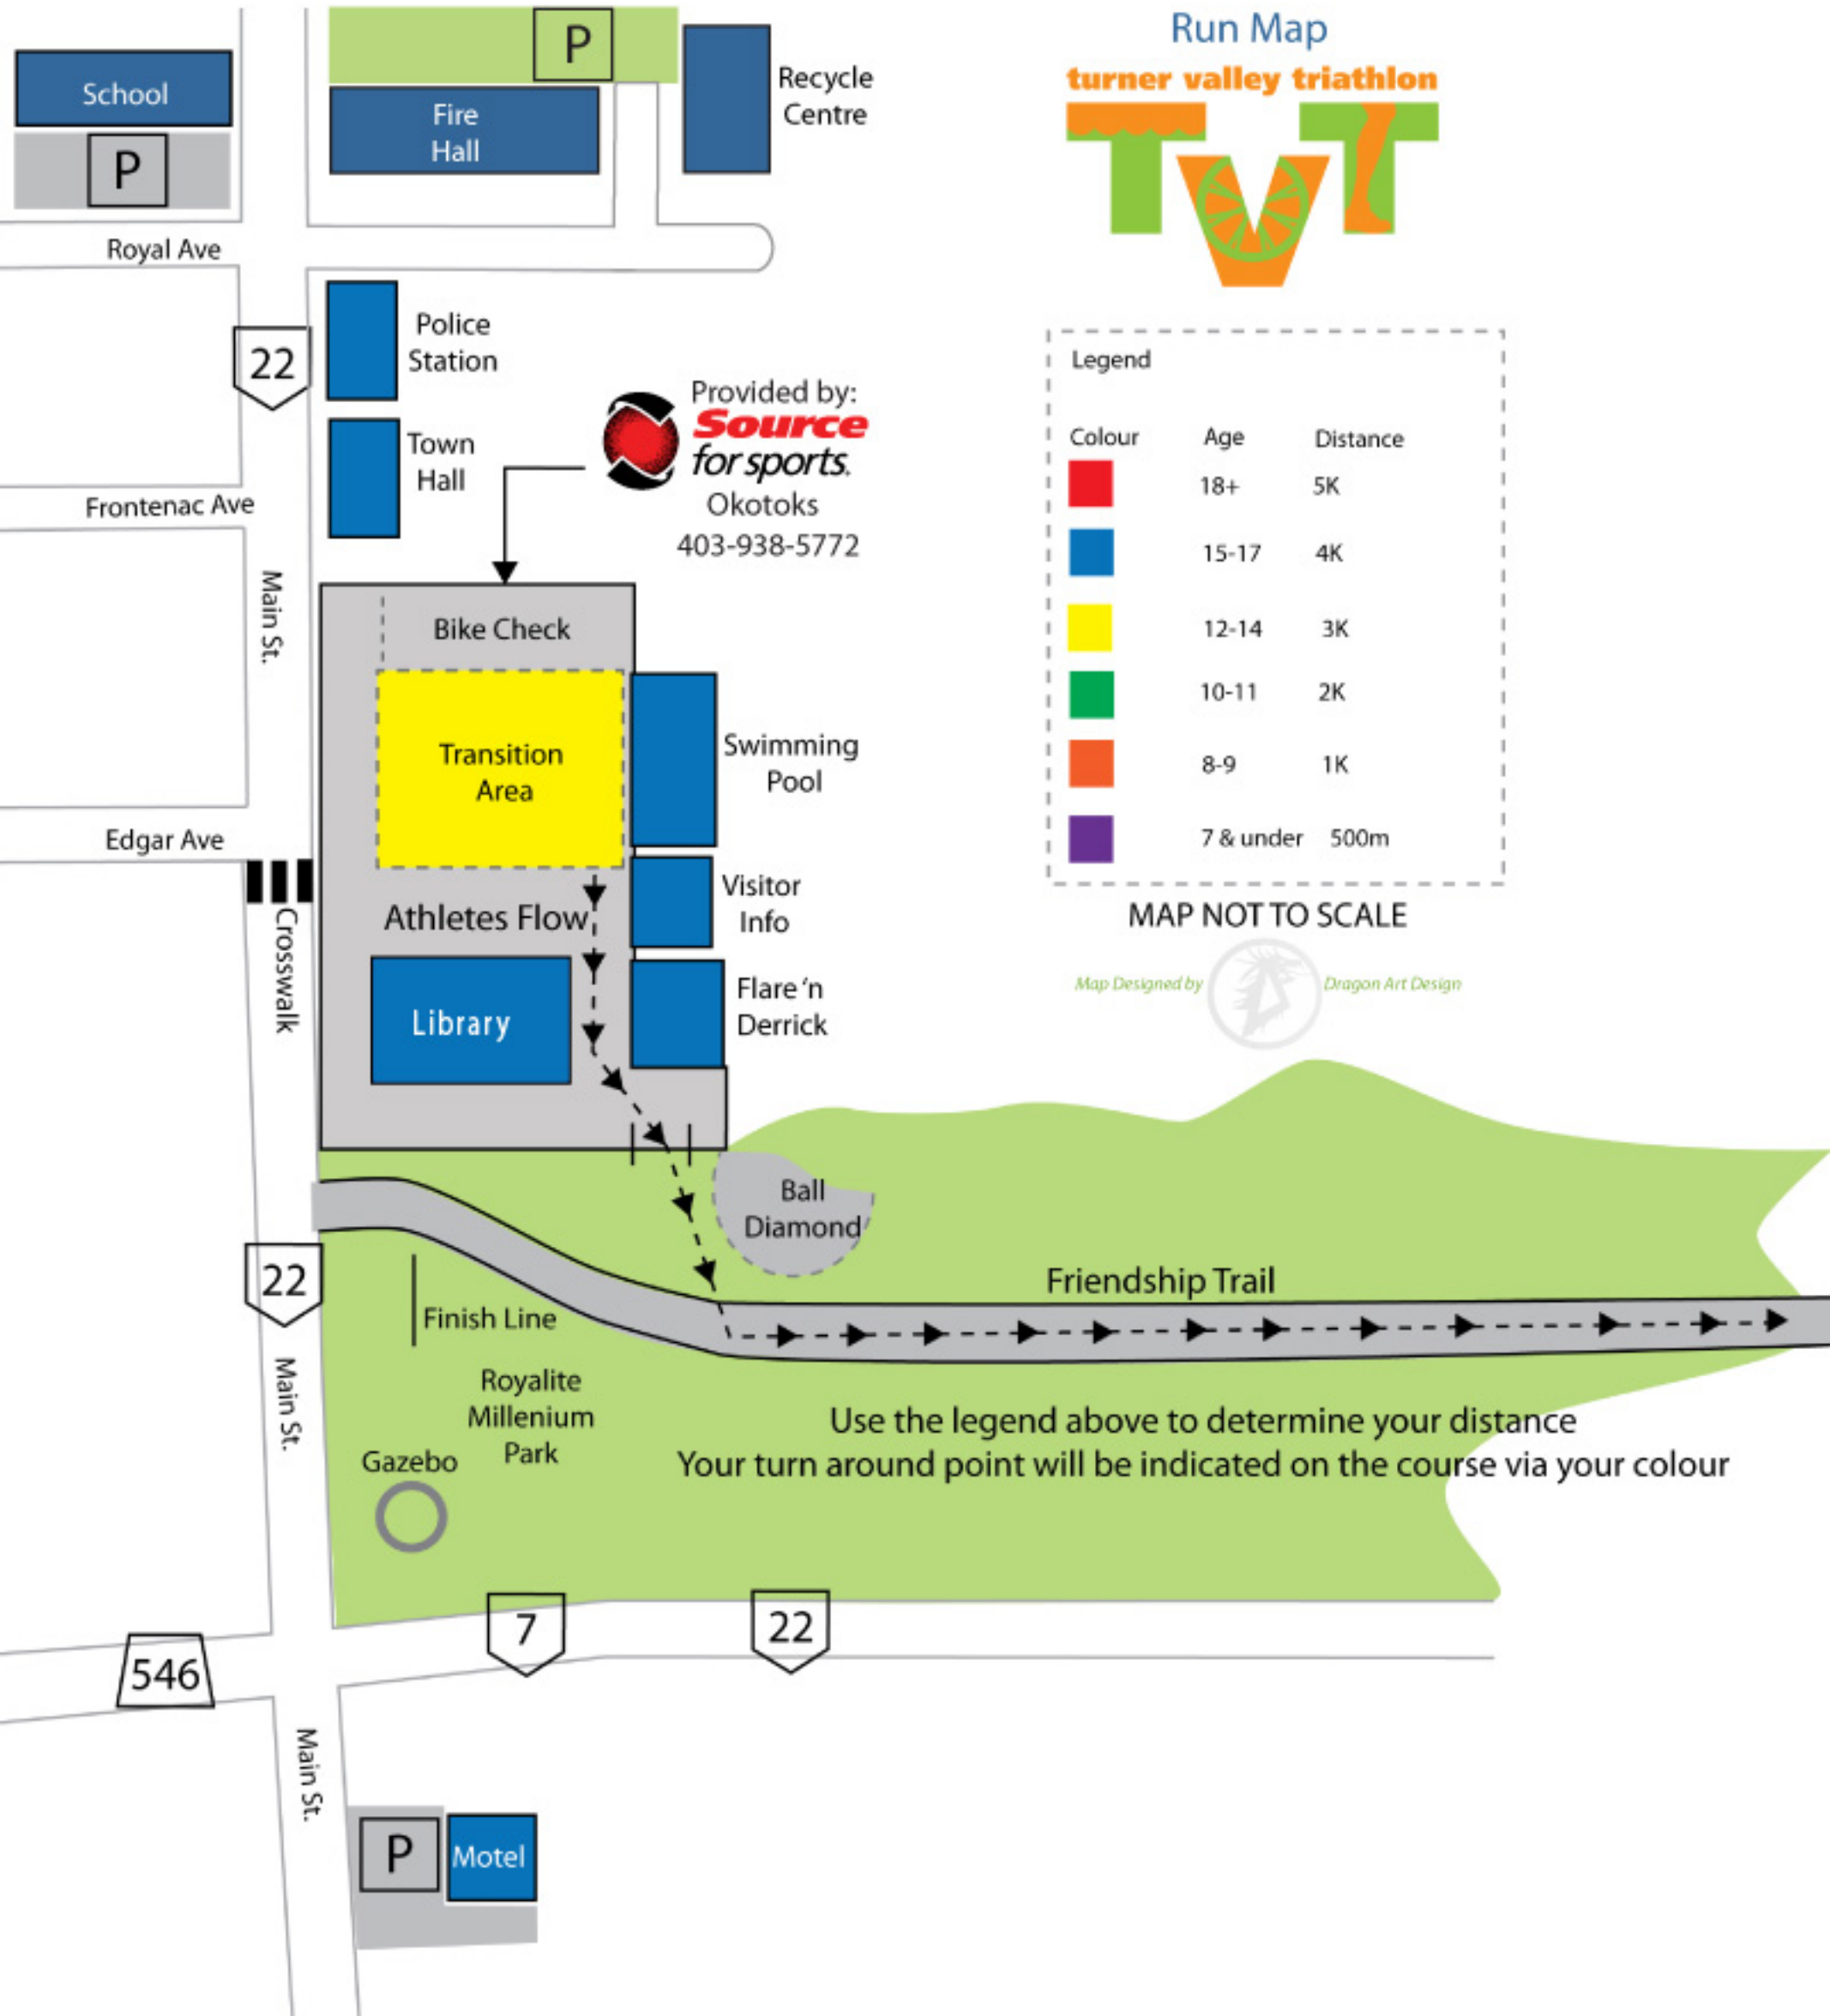

Legend

Colour	Age	Distance
Red	18+	5K
Blue	15-17	4K
Yellow	12-14	3K
Green	10-11	2K
Orange	8-9	1K
Purple	7 & under	500m

MAP NOT TO SCALE

Map Designed by

Dragon Art Design