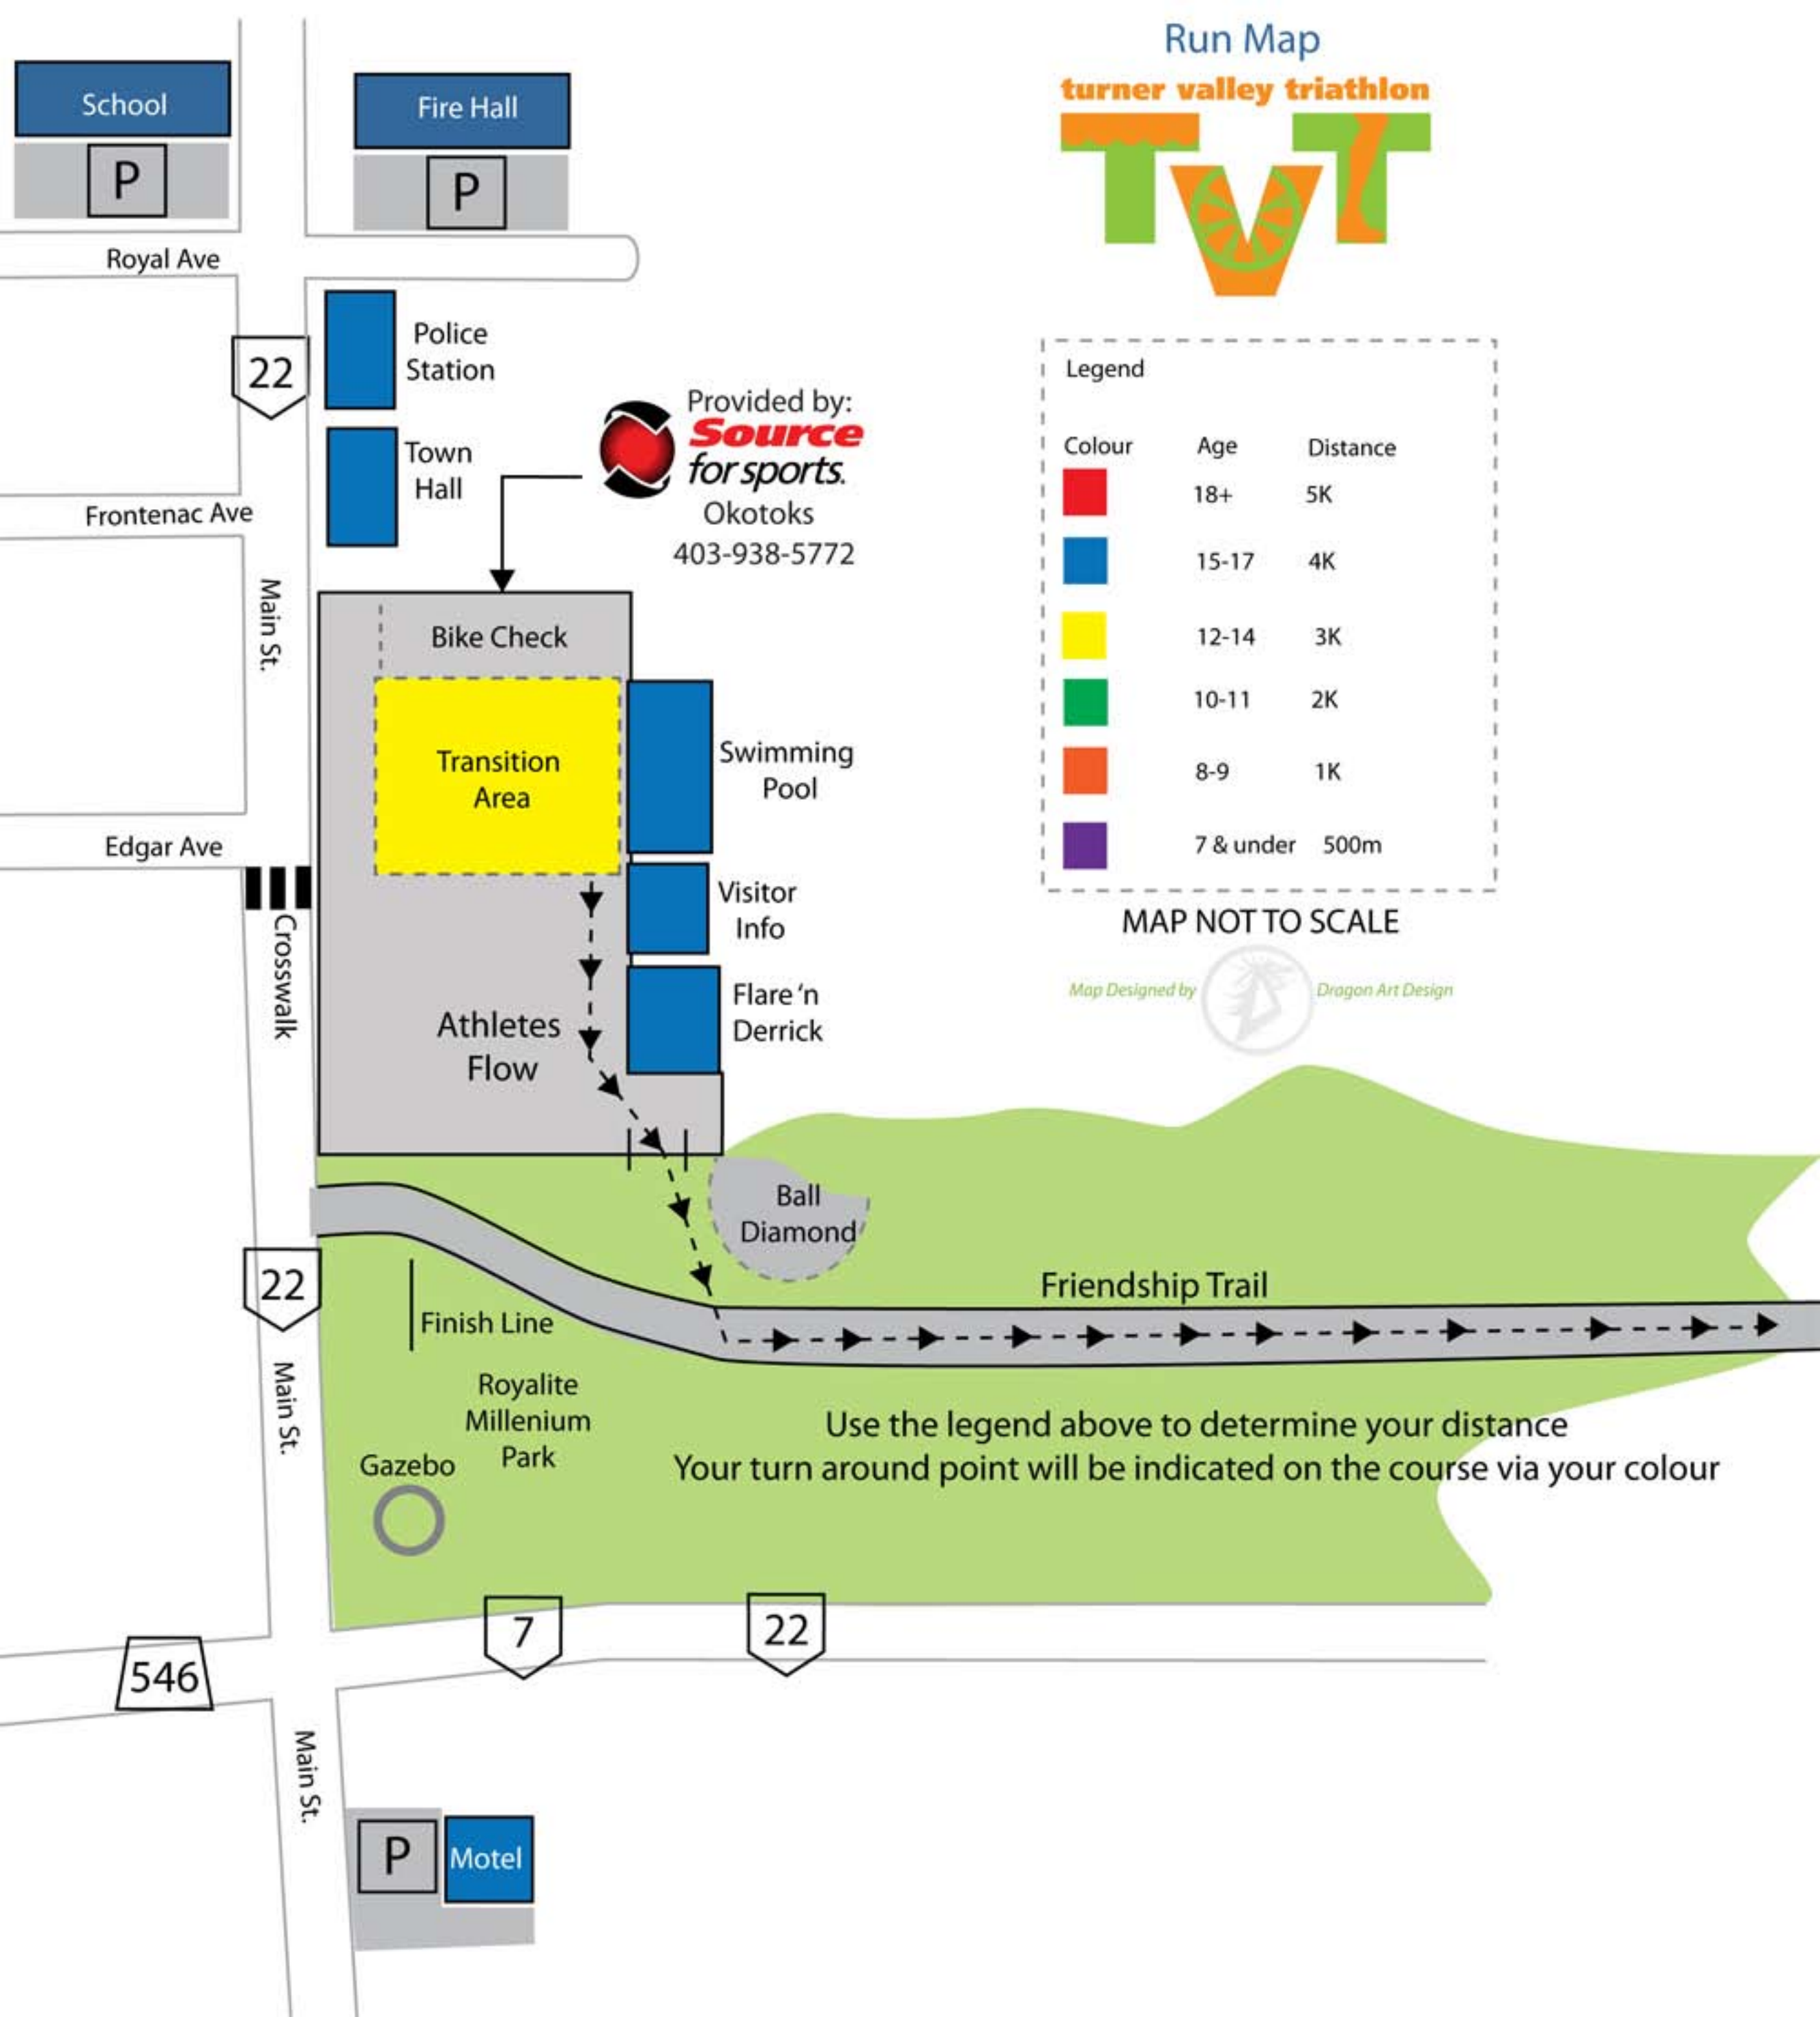

Run Map

turner valley triathlon

| Colour | Age | Distance |
|--------|-----------|----------|
| Red | 18+ | 5K |
| Blue | 15-17 | 4K |
| Yellow | 12-14 | 3K |
| Green | 10-11 | 2K |
| Orange | 8-9 | 1K |
| Purple | 7 & under | 500m |

MAP NOT TO SCALE

Map Designed by

Dragon Art Design

Provided by:
Source
for sports.
 Okotoks
 403-938-5772

Use the legend above to determine your distance
 Your turn around point will be indicated on the course via your colour