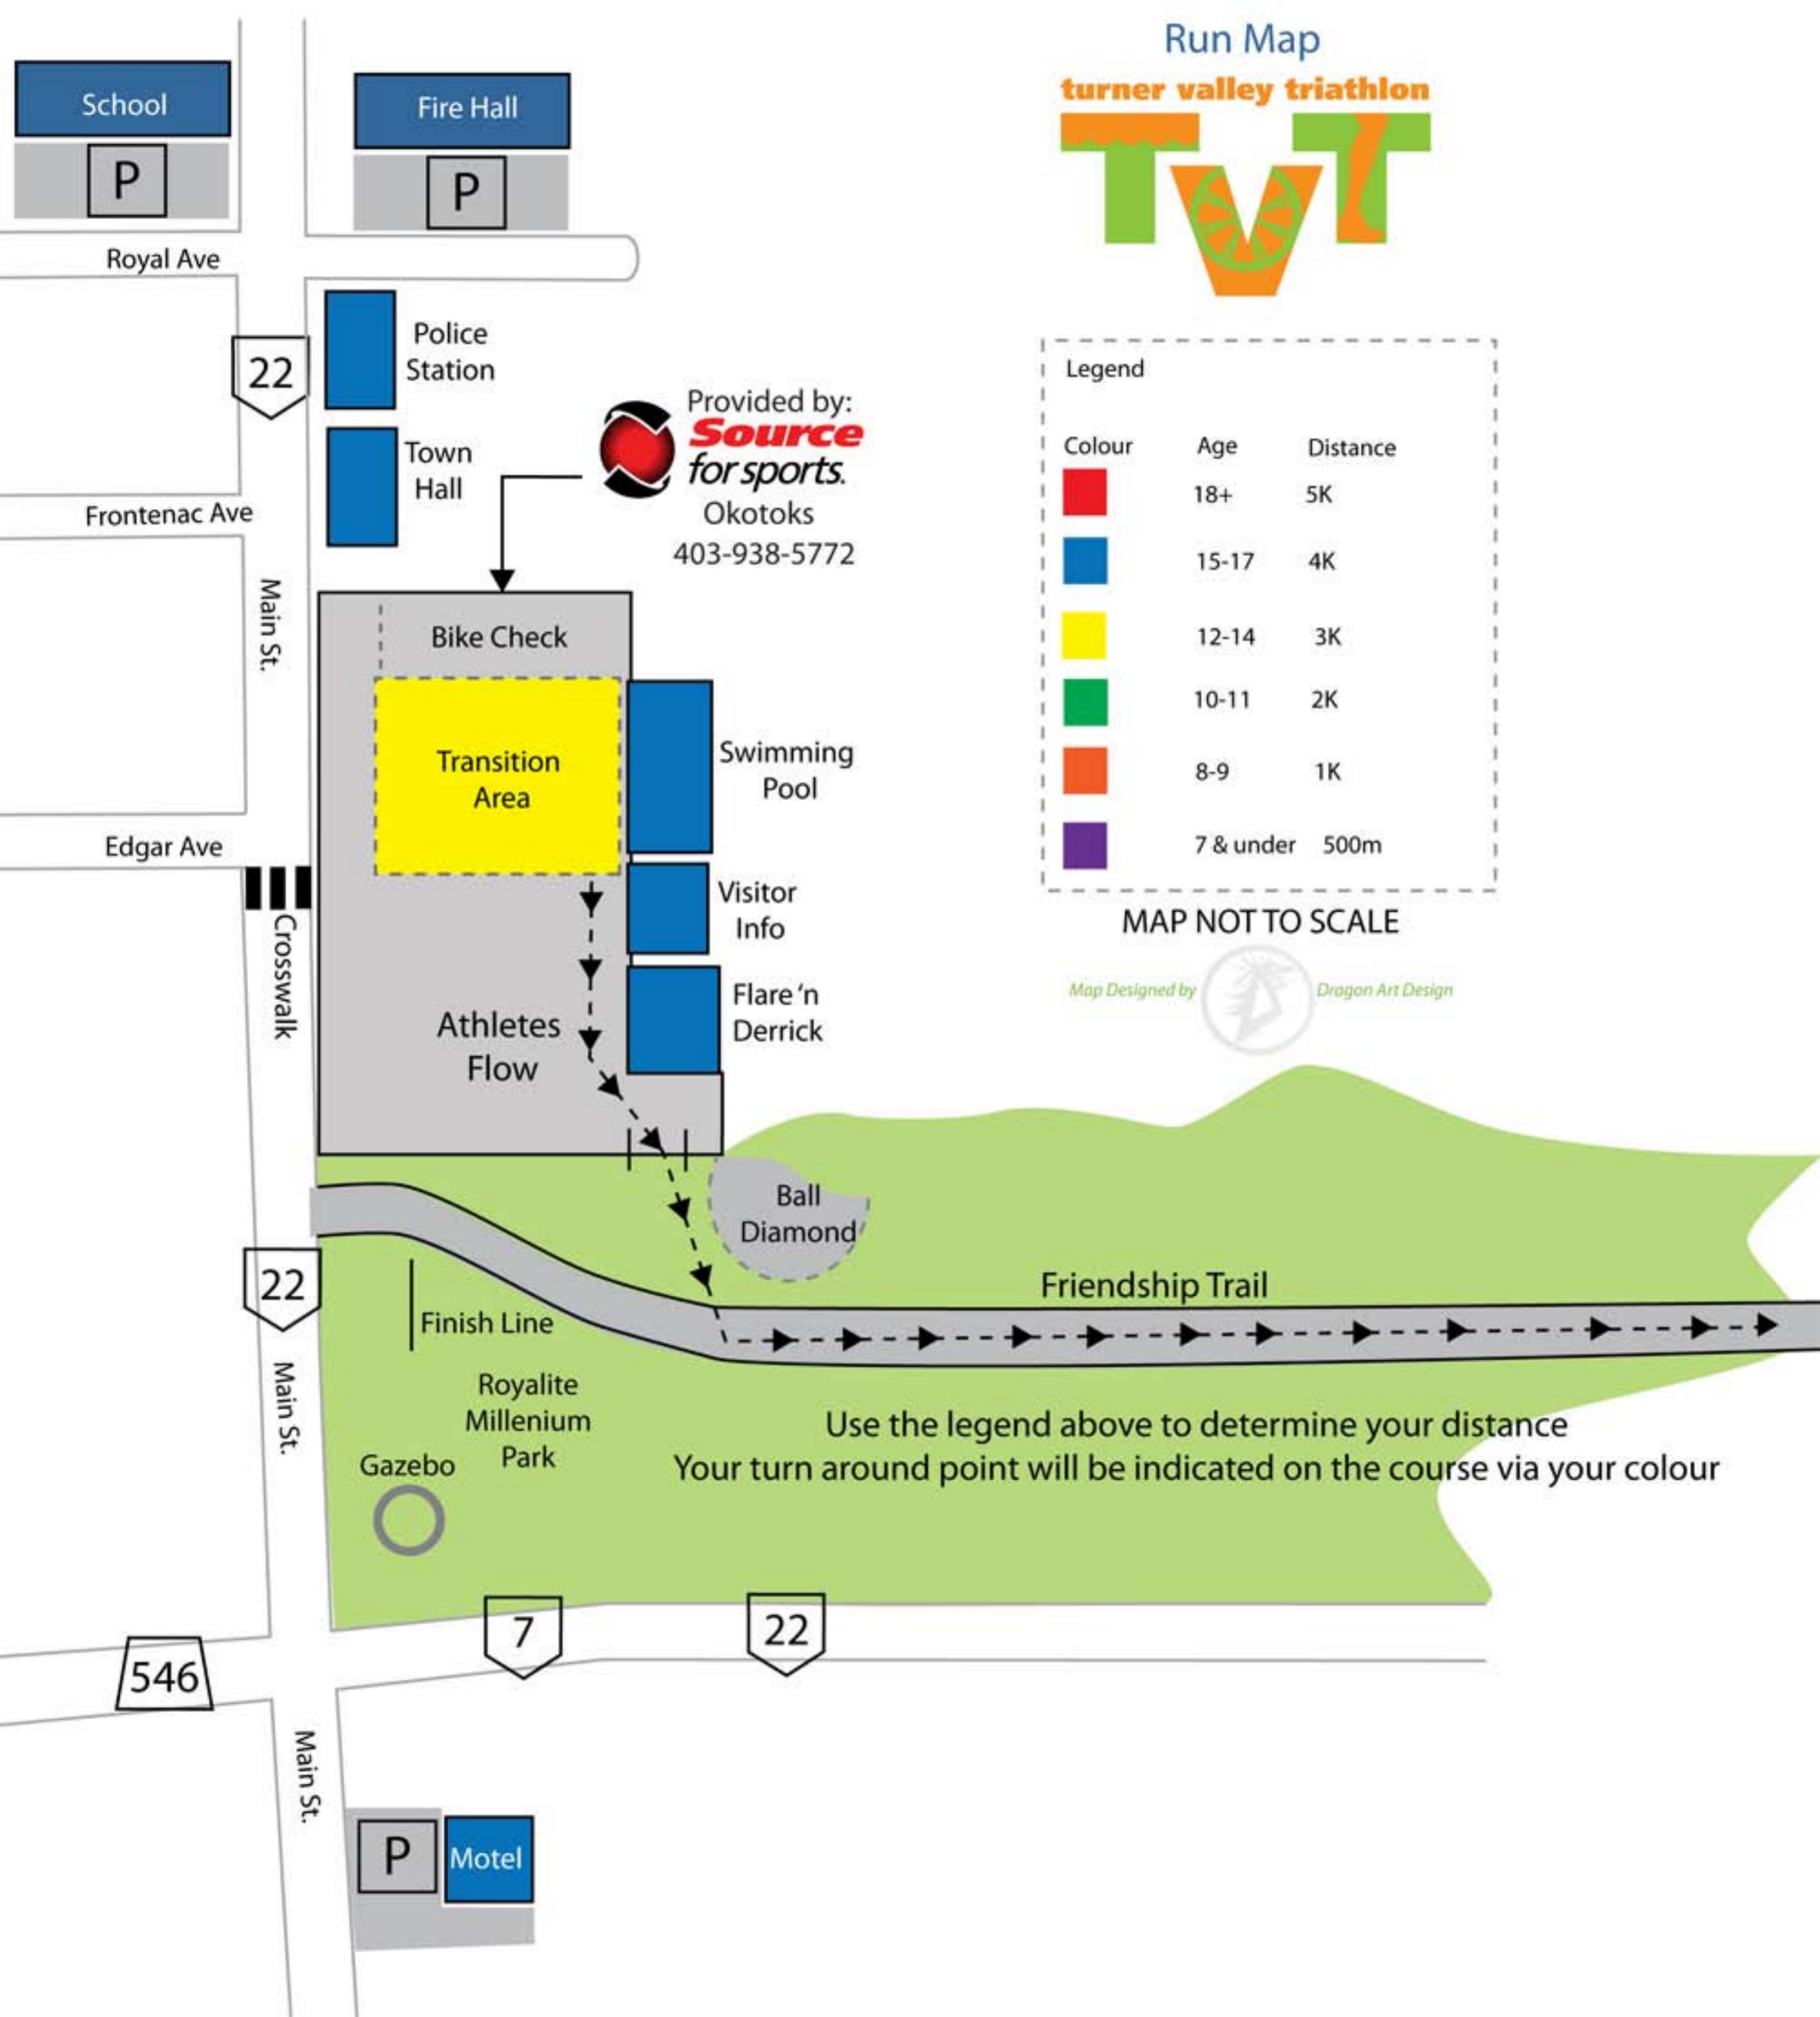

Run Map

turner valley triathlon

Legend

Colour	Age	Distance
Red	18+	5K
Blue	15-17	4K
Yellow	12-14	3K
Green	10-11	2K
Orange	8-9	1K
Purple	7 & under	500m

MAP NOT TO SCALE

Map Designed by

Dragon Art Design

Provided by:
Source
for sports.
 Okotoks
 403-938-5772

Use the legend above to determine your distance
 Your turn around point will be indicated on the course via your colour