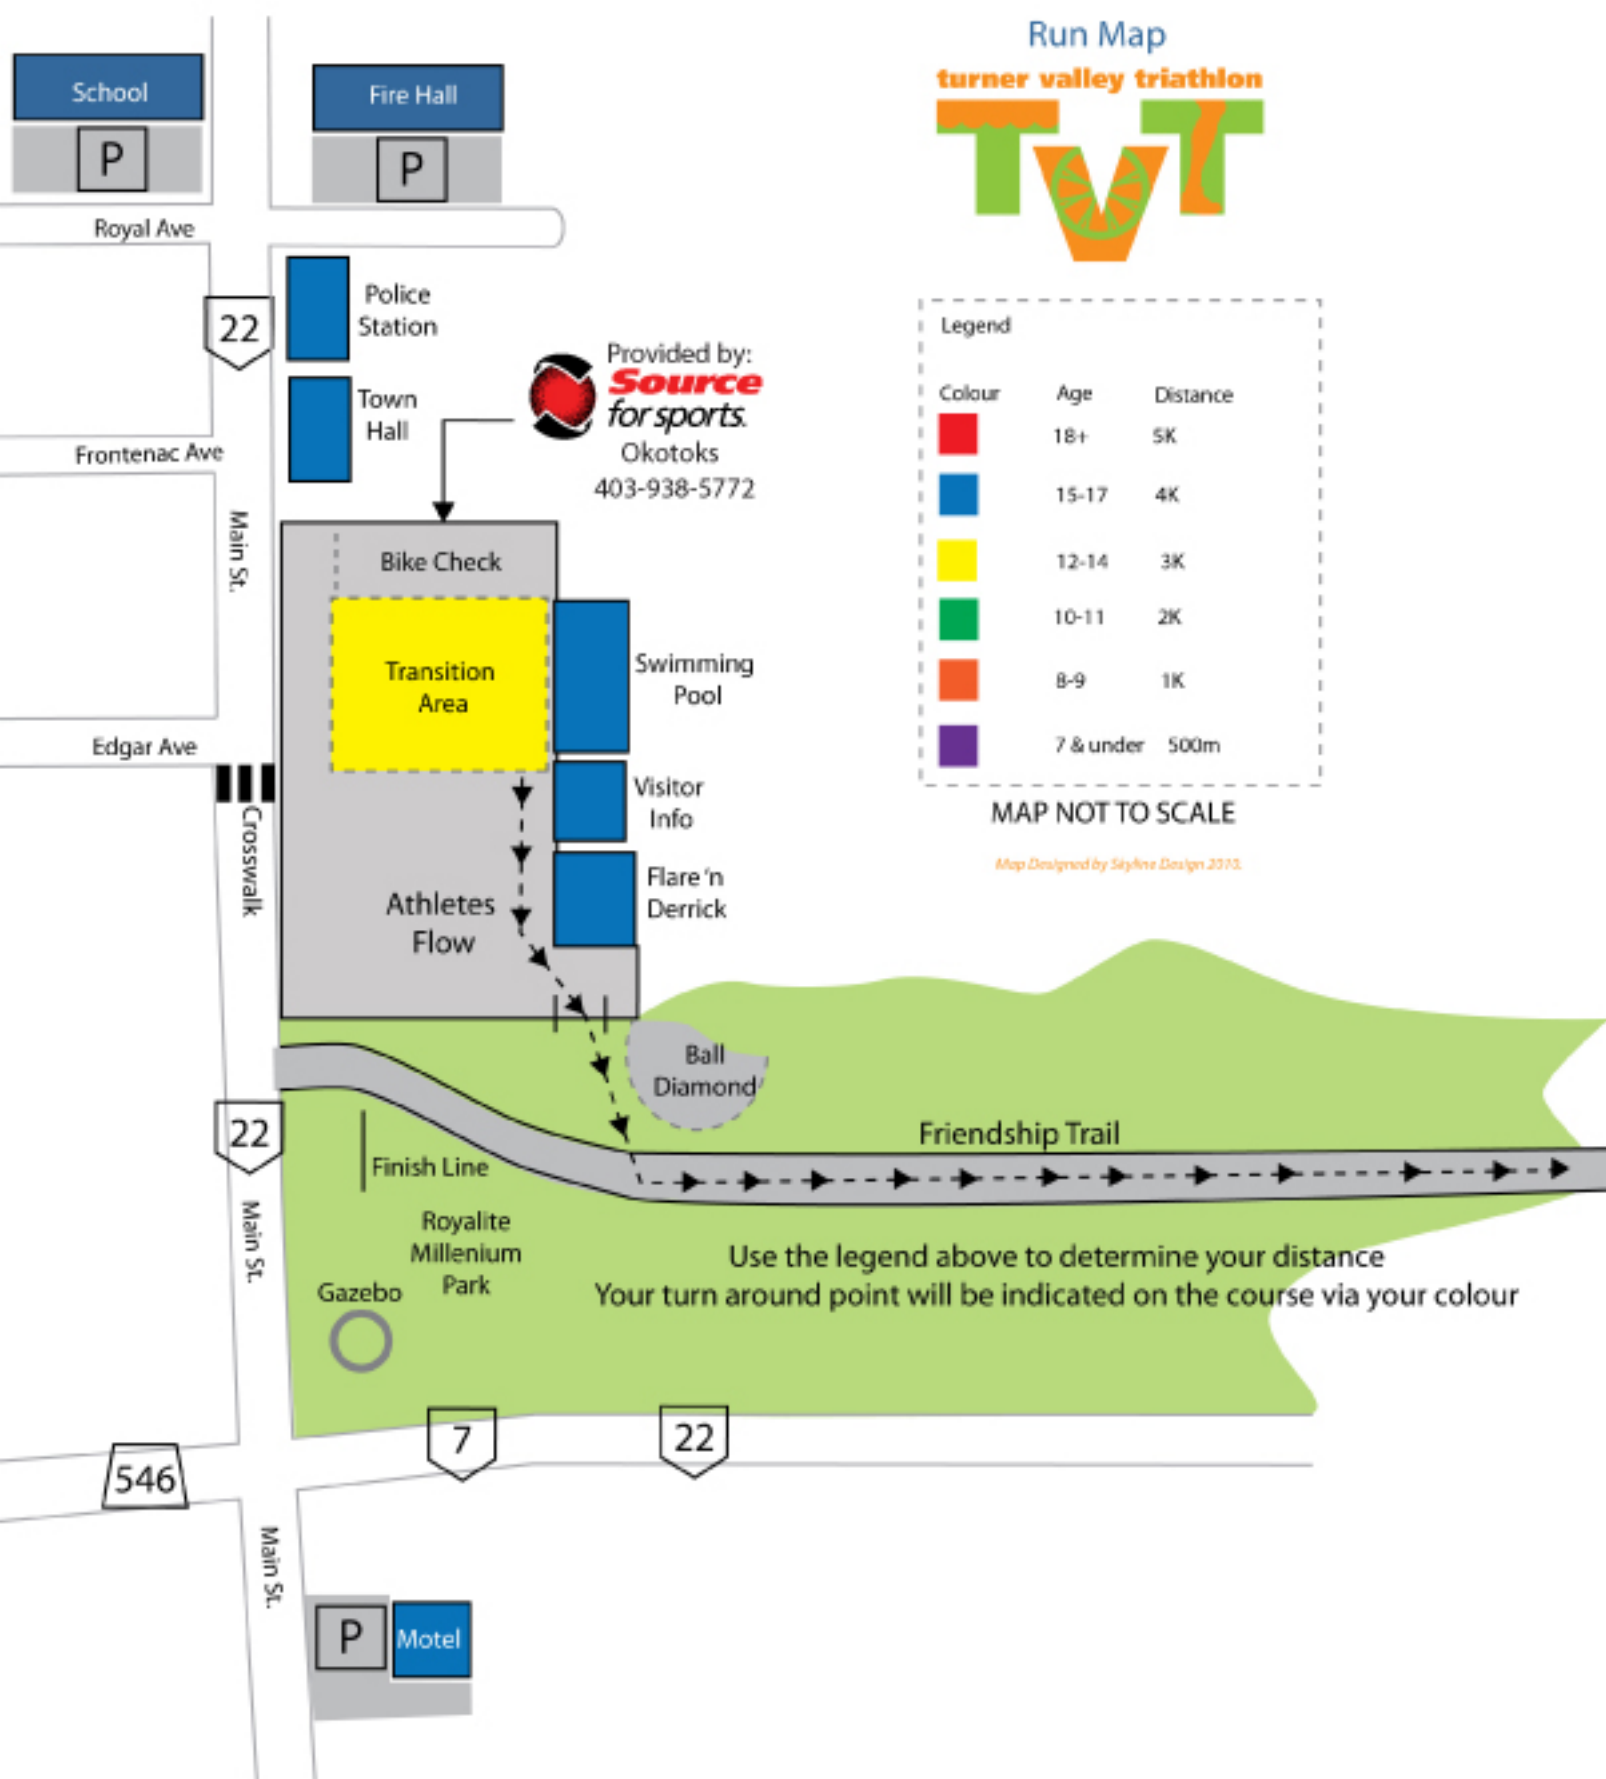

# Run Map

## turner valley triathlon

### Legend

Colour	Age	Distance
Red	18+	5K
Blue	15-17	4K
Yellow	12-14	3K
Green	10-11	2K
Orange	8-9	1K
Purple	7 & under	500m

MAP NOT TO SCALE

Map Designed by Skyline Design 2010.

Use the legend above to determine your distance  
Your turn around point will be indicated on the course via your colour