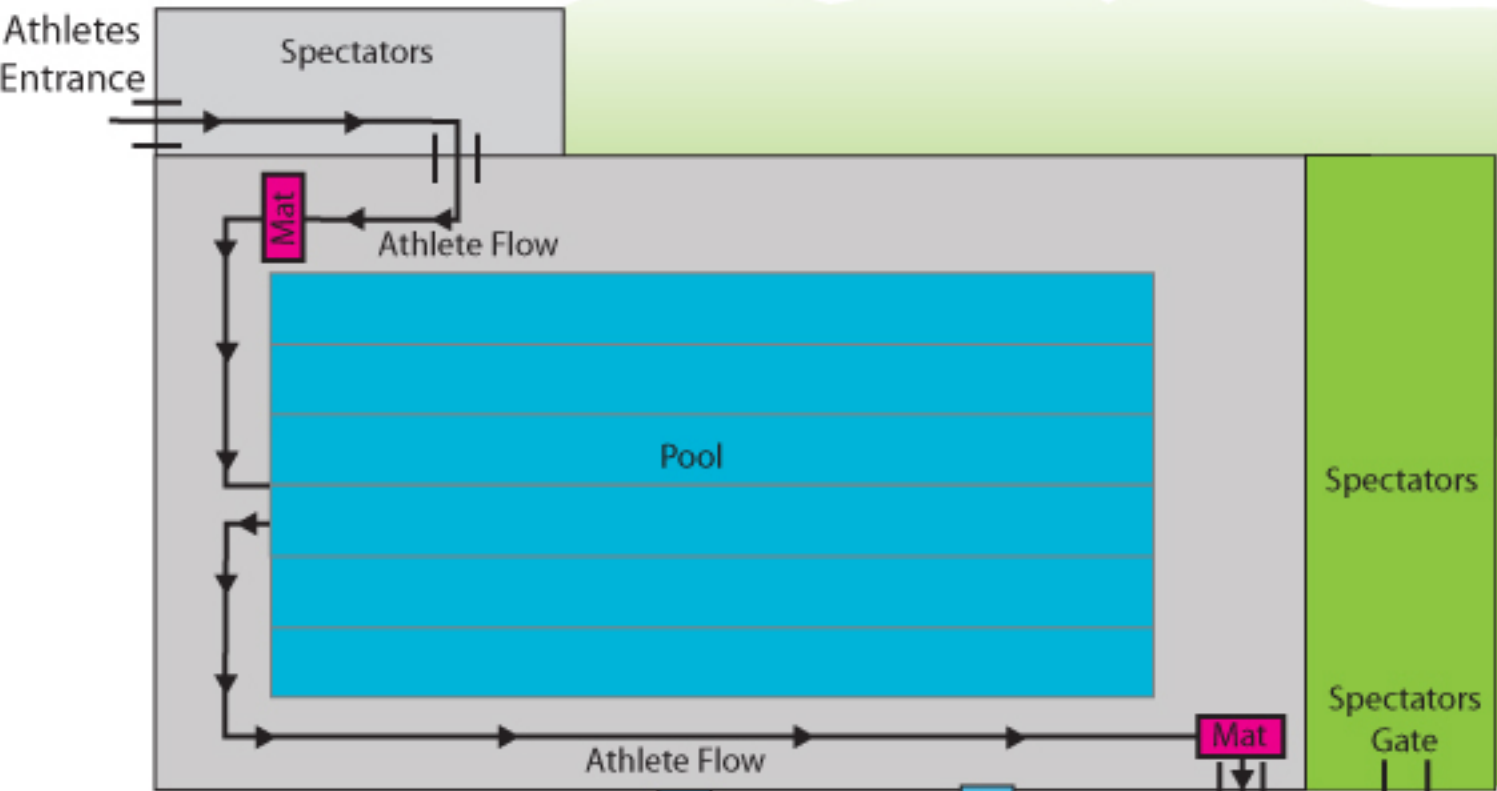

Legend			
Colour	Age	Distance	Approx Swim Times
Red	18+	500m	15 minutes + 9AM 13-15 minutes 9:30AM 11-13 minutes 10:00AM 9-11 minutes 10:30AM 9-minutes or less 11:00AM
Blue	15-17	400m	12:30PM
Yellow	12-14	300m	12:30PM
Green	10-11	200m	1:00PM
Orange	8-9	100m	1:00PM
Purple	7 & under	50m	1:30PM

MAP NOT TO SCALE

Map Designed by Skyline Design 2010.